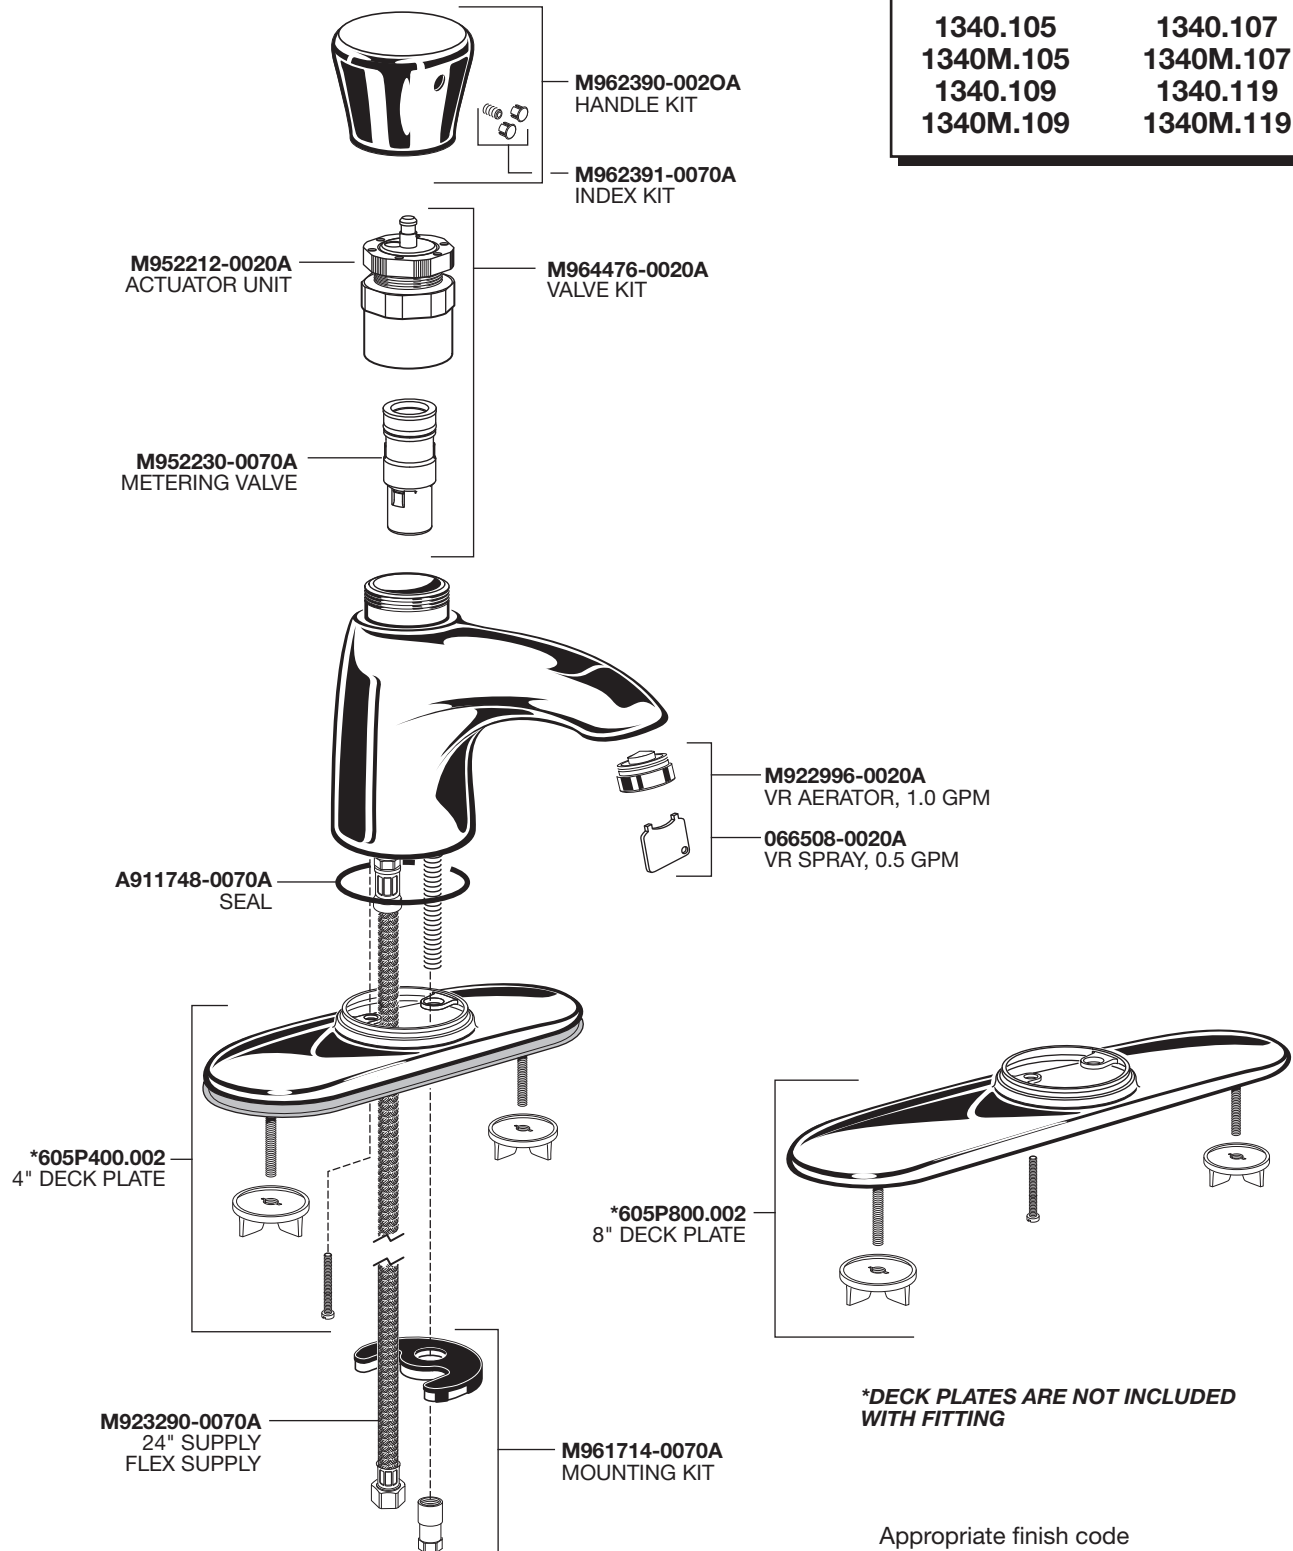

METERING Pillar Tap Faucets

PRODUCT NUMBER

| | |
|-----------|-----------|
| 1340.105 | 1340.107 |
| 1340M.105 | 1340M.107 |
| 1340.109 | 1340.119 |
| 1340M.109 | 1340M.119 |

***DECK PLATES ARE NOT INCLUDED WITH FITTING**