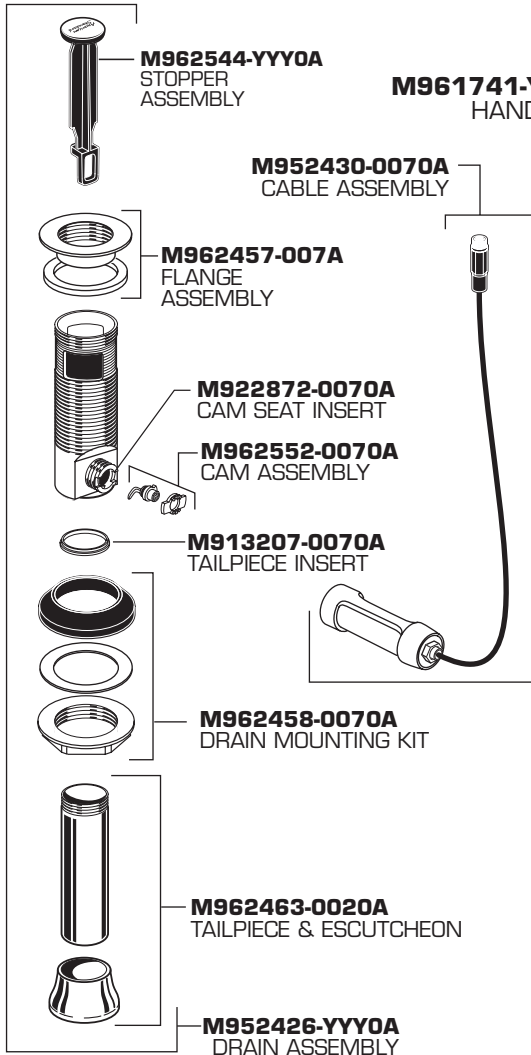

2000.011
2000.061

Replace the "YYY" with appropriate finish code

CHROME	002
WHITE	020
BONE	021
WHITE/CHROME	025
BLACK NICKEL	062
POLISHED BRASS	099
SATIN	295
SATIN/POL. BRASS	297
CHROME/POL. BRASS	299

HOT LINE FOR HELP
For toll-free information and answers to your questions, call:
1 (800) 223-0068
Weekdays 8:00 a.m. to 6:00 p.m. EST
IN MEXICO 01-800-839-12-00
IN CANADA 1-800-387-0369 (TORONTO 1-905-306-1093)
Weekdays 8:00 a.m. to 7:00 p.m. EST