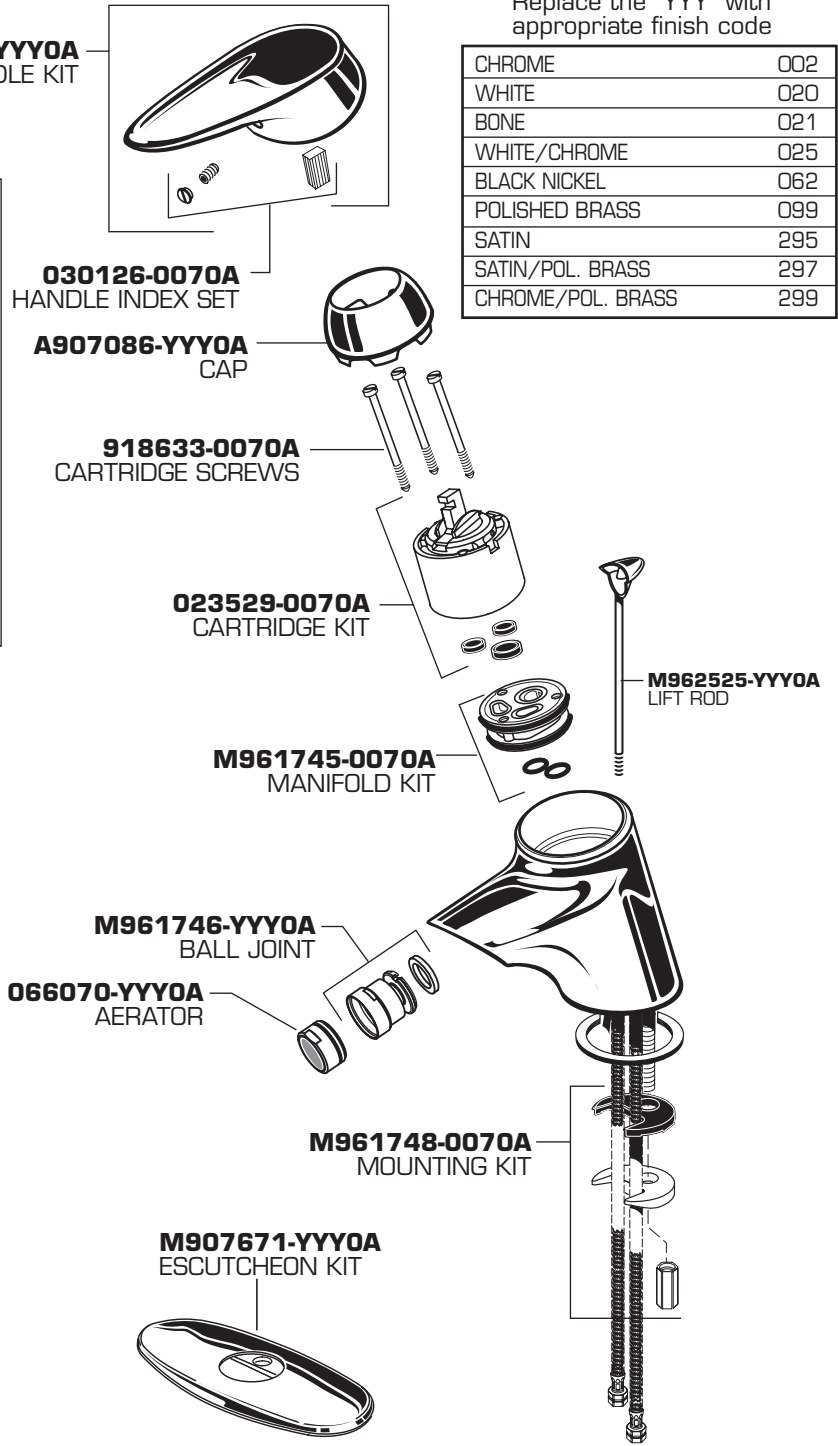

2000.011
2000.061

Replace the "YYY" with appropriate finish code

CHROME	002
WHITE	020
BONE	021
WHITE/CHROME	025
BLACK NICKEL	062
POLISHED BRASS	099
SATIN	295
SATIN/POL. BRASS	297
CHROME/POL. BRASS	299

HOT LINE FOR HELP
For toll-free information and answers to your questions, call:
1 (800) 223-0068
Weekdays 8:00 a.m. to 6:00 p.m. EST
IN MEXICO 01-800-839-12-00
IN CANADA 1-800-387-0369 (TORONTO 1-905-306-1093)
Weekdays 8:00 a.m. to 7:00 p.m. EST