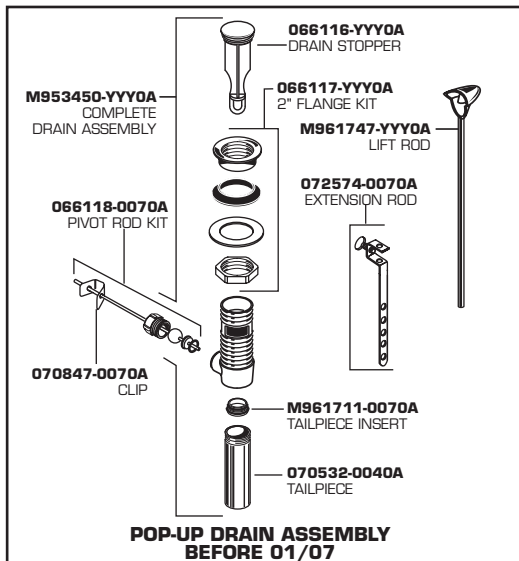

2000.011
2000.061

Replace the "YYY" with appropriate finish code

CHROME	002
WHITE	020
BONE	021
WHITE/CHROME	025
BLACK NICKEL	062
POLISHED BRASS	099
SATIN	295
SATIN/POL. BRASS	297
CHROME/POL. BRASS	299

HOT LINE FOR HELP
For toll-free information and answers to your questions, call:
1 (800) 223-0068
Weekdays 8:00 a.m. to 6:00 p.m. EST
IN MEXICO 01-800-839-12-00
IN CANADA 1-800-387-0369 (TORONTO 1-905-306-1093)
Weekdays 8:00 a.m. to 7:00 p.m. EST