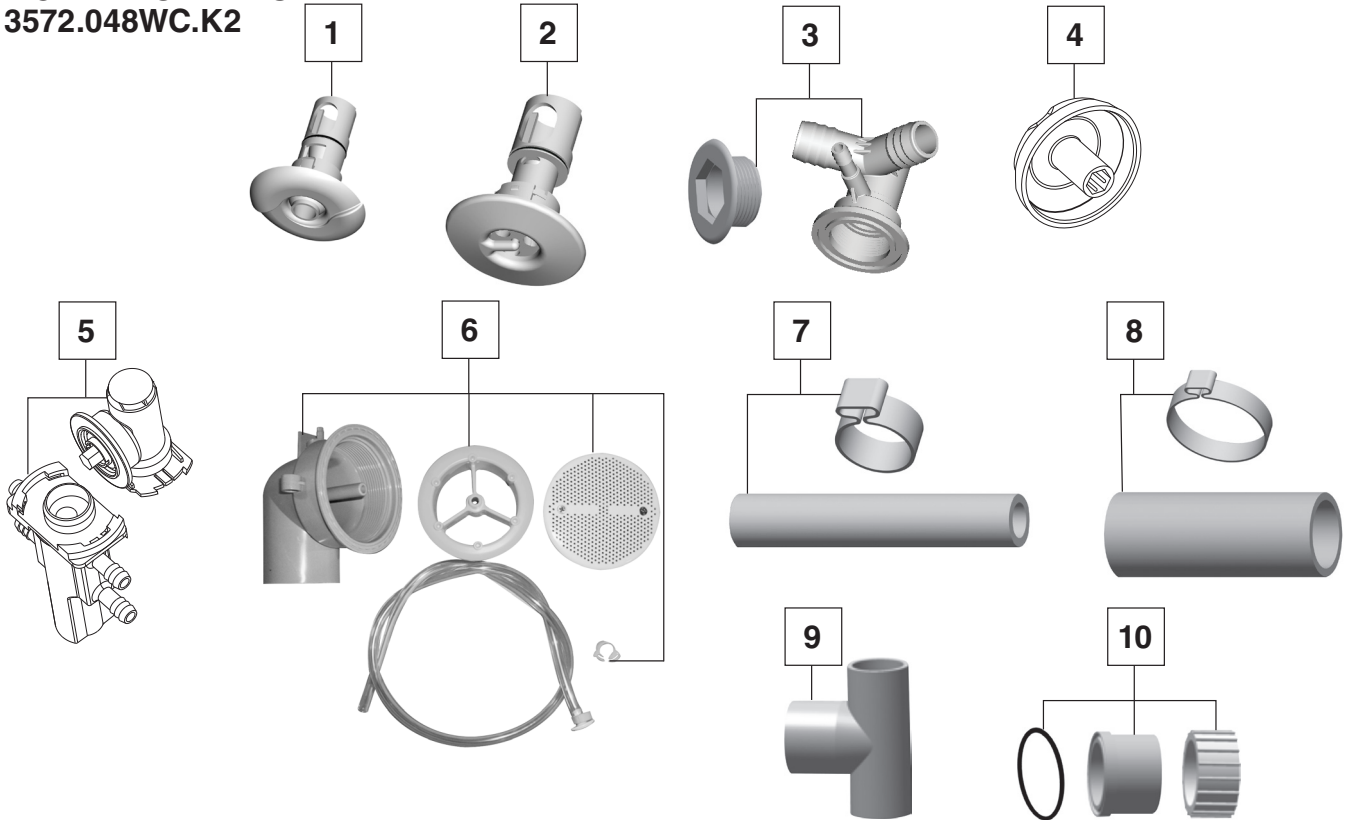

GREEN TEA® 5-1/2' x 36"
ECOSILENT® WHIRLPOOL
WITH CHROMATHERAPY

MODEL NUMBERS:
3572.048WC.K2

NO.	DESCRIPTION	PART #	AVAILABLE COLOR	QTY
1	Luxury Jet Cover & Nozzle Assembly — Small	754468-201.XXX0A	011, 020, 021, 222	1
2	Rotary Jet Cover & Nozzle Assembly	754313-201.XXX0A	011, 020, 222	1
3	Kit: Clean Small Jet Body & Threaded Escutcheon, Antimicrobial PVC	755009-151.0070A	N/A	1
4	Submersible Air Volume Control & Cap	753665-201.XXX0A	011, 020, 021, 178, 222	1
5	Kit: Submersible Air Control, Manifold & Escutcheon, Antimicrobial PVC	755012-151.0070A	N/A	1
6	Kit: NuWhirl Suction Fitting, Elbow, Body, Tubing Assembly & Clamp Antimicrobial PVC	755017-151.XXX0A	011, 020, 021, 178, 222	1
7	Kit: 3/8" Hose Kit, Antimicrobial PVC with couplings (not shown)	755026-151.0070A	N/A	2 FT
8	Kit: 1" Hose Kit, Antimicrobial PVC with couplings (not shown)	755027-151.0070A	N/A	2 FT
9	Discharge Tee Antimicrobial PVC	047438-0050C	N/A	1
10	Pump Suction/Discharge Coup Antimicrobial PVC	047186-0050C	N/A	1

Available Colors: 011 - Artic White, 020 - White, 021 - Bone, 178 - Black, 222 - Linen