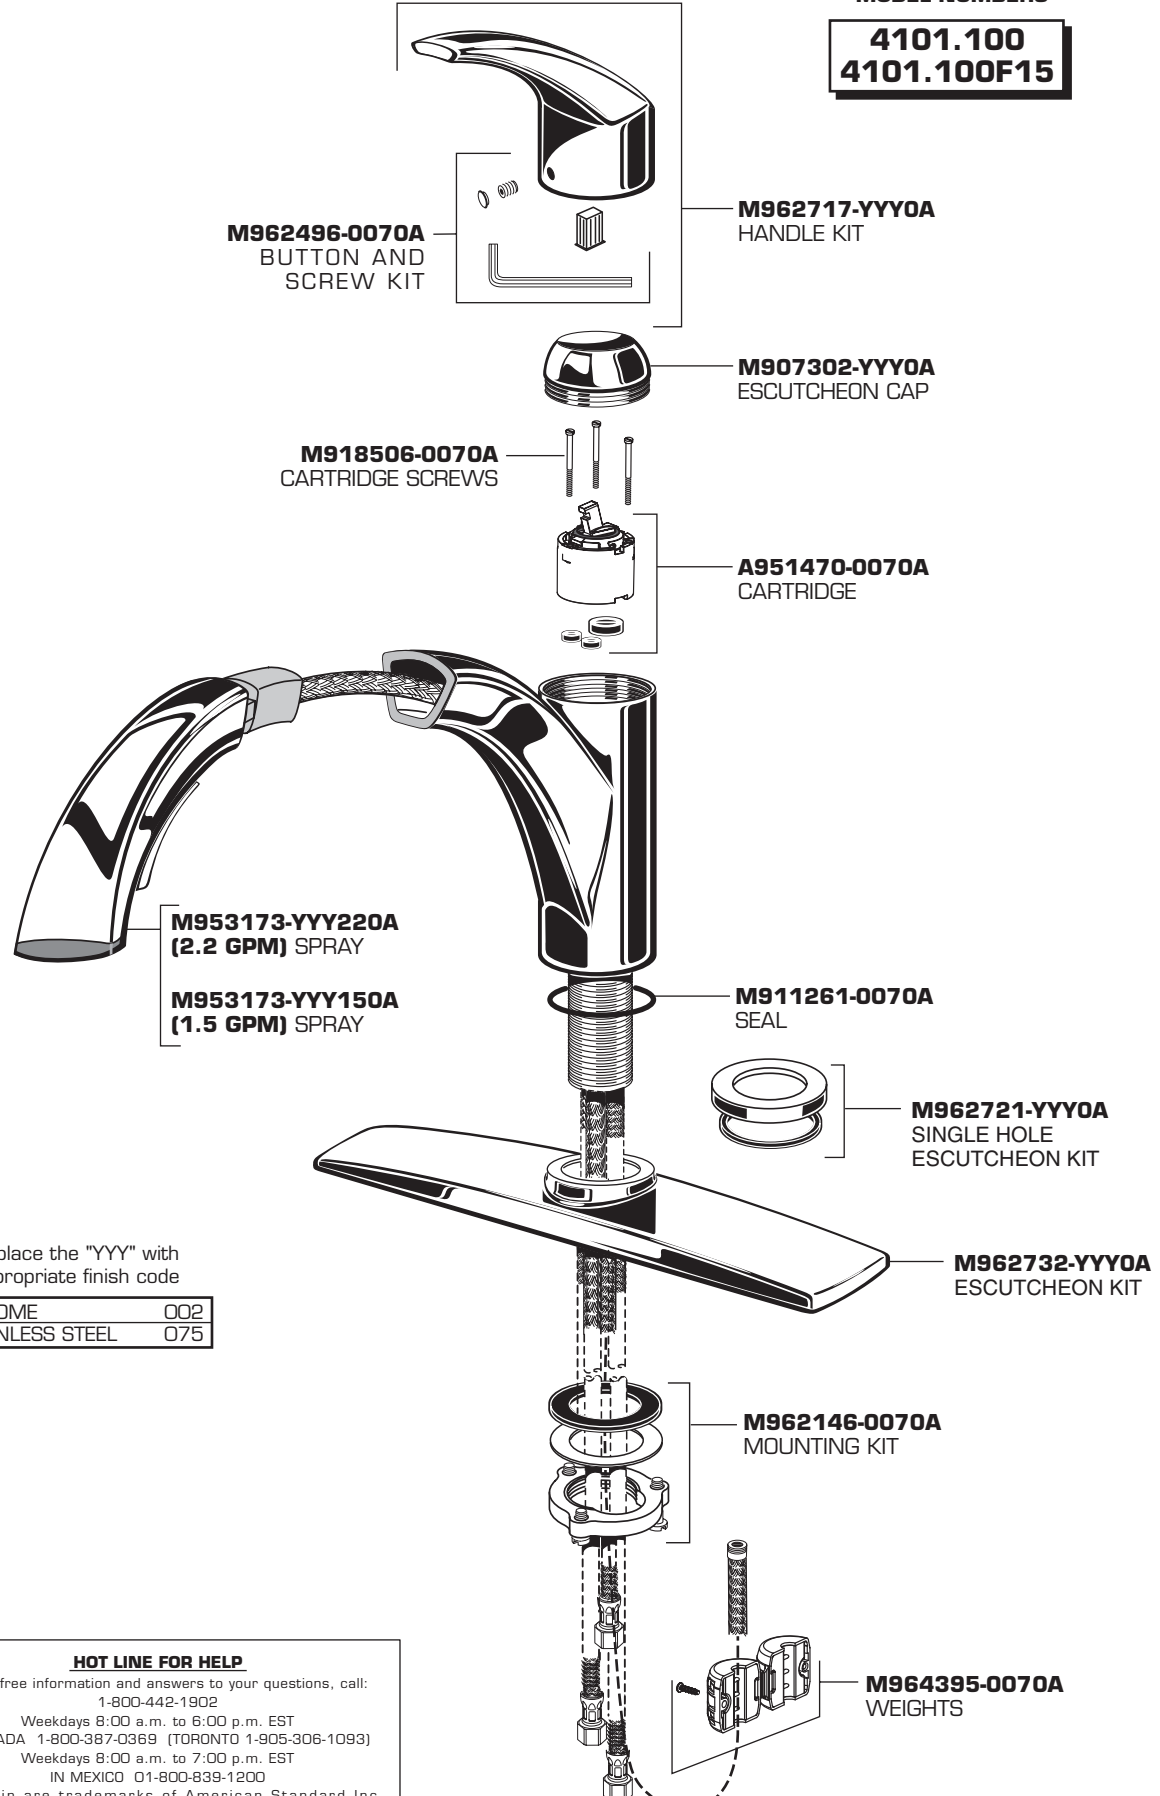

ARCH
SINGLE CONTROL KITCHEN
PULL-OUT FAUCET
MODEL NUMBERS

4101.100
4101.100F15

Replace the "YYY" with appropriate finish code

CHROME	002
STAINLESS STEEL	075

HOT LINE FOR HELP

For toll-free information and answers to your questions, call:
 1-800-442-1902
 Weekdays 8:00 a.m. to 6:00 p.m. EST
 IN CANADA 1-800-387-0369 (TORONTO 1-905-306-1093)
 Weekdays 8:00 a.m. to 7:00 p.m. EST
 IN MEXICO 01-800-839-1200