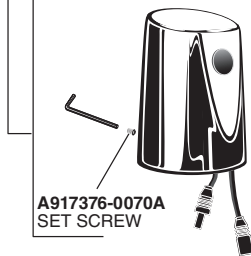

SELECTRONIC® PROXIMITY EXPOSED TOILET FLUSH VALVE WITH PWRX® 1.1, 1.28, 1.6, 1.6/1.1 & 1.28/1.1 GPF

Long Life Power Pack (6066 Series)

- M964949-0021100A
COVER ASSEMBLY (1.1 gpf)
- M964949-0021280A
COVER ASSEMBLY (1.28 gpf)
- M964949-0021600A
COVER ASSEMBLY (1.6 gpf)
- M964949-0024000A
COVER ASSEMBLY (1.6/1.1 gpf)
- M964949-0023000A
COVER ASSEMBLY (1.28/1.1 gpf)

MODEL NUMBERS

- 6066.111
- 6066.121
- 6066.161
- 6066.721
- 6066.761
- 6066.521
- 6066.525
- 6066.561
- 6066.565

Power Source

Long Life Power Pack 6066 Series

M950361-0070A
LONG LIFE
POWER PACK

M950354-0020A
MANUAL VALVE

A912809-0070A
O-RING

M964945-0020A
ADJUSTABLE TAILPIECE
(4-1/4" to 5-1/4" Rough-in)

OPTIONAL ADJUSTABLE TAILPIECE
(Purchased Separately)

M962836-0020A (8-1/4" to 9-1/4" Rough-in)

M962835-0020A (7-1/4" to 8-1/4" Rough-in)

M962834-0020A (6-1/4" to 7-1/4" Rough-in)

M962833-0020A (5-1/4" to 6-1/4" Rough-in)

M964402-0070A
VACUUM BREAKER KIT

M964411-0020A
1-1/2" VACUUM BREAKER

A955057-0020A
1" INLET PIPE ASSEMBLY

M962926-0070A
1" SWEAT ADAPTER