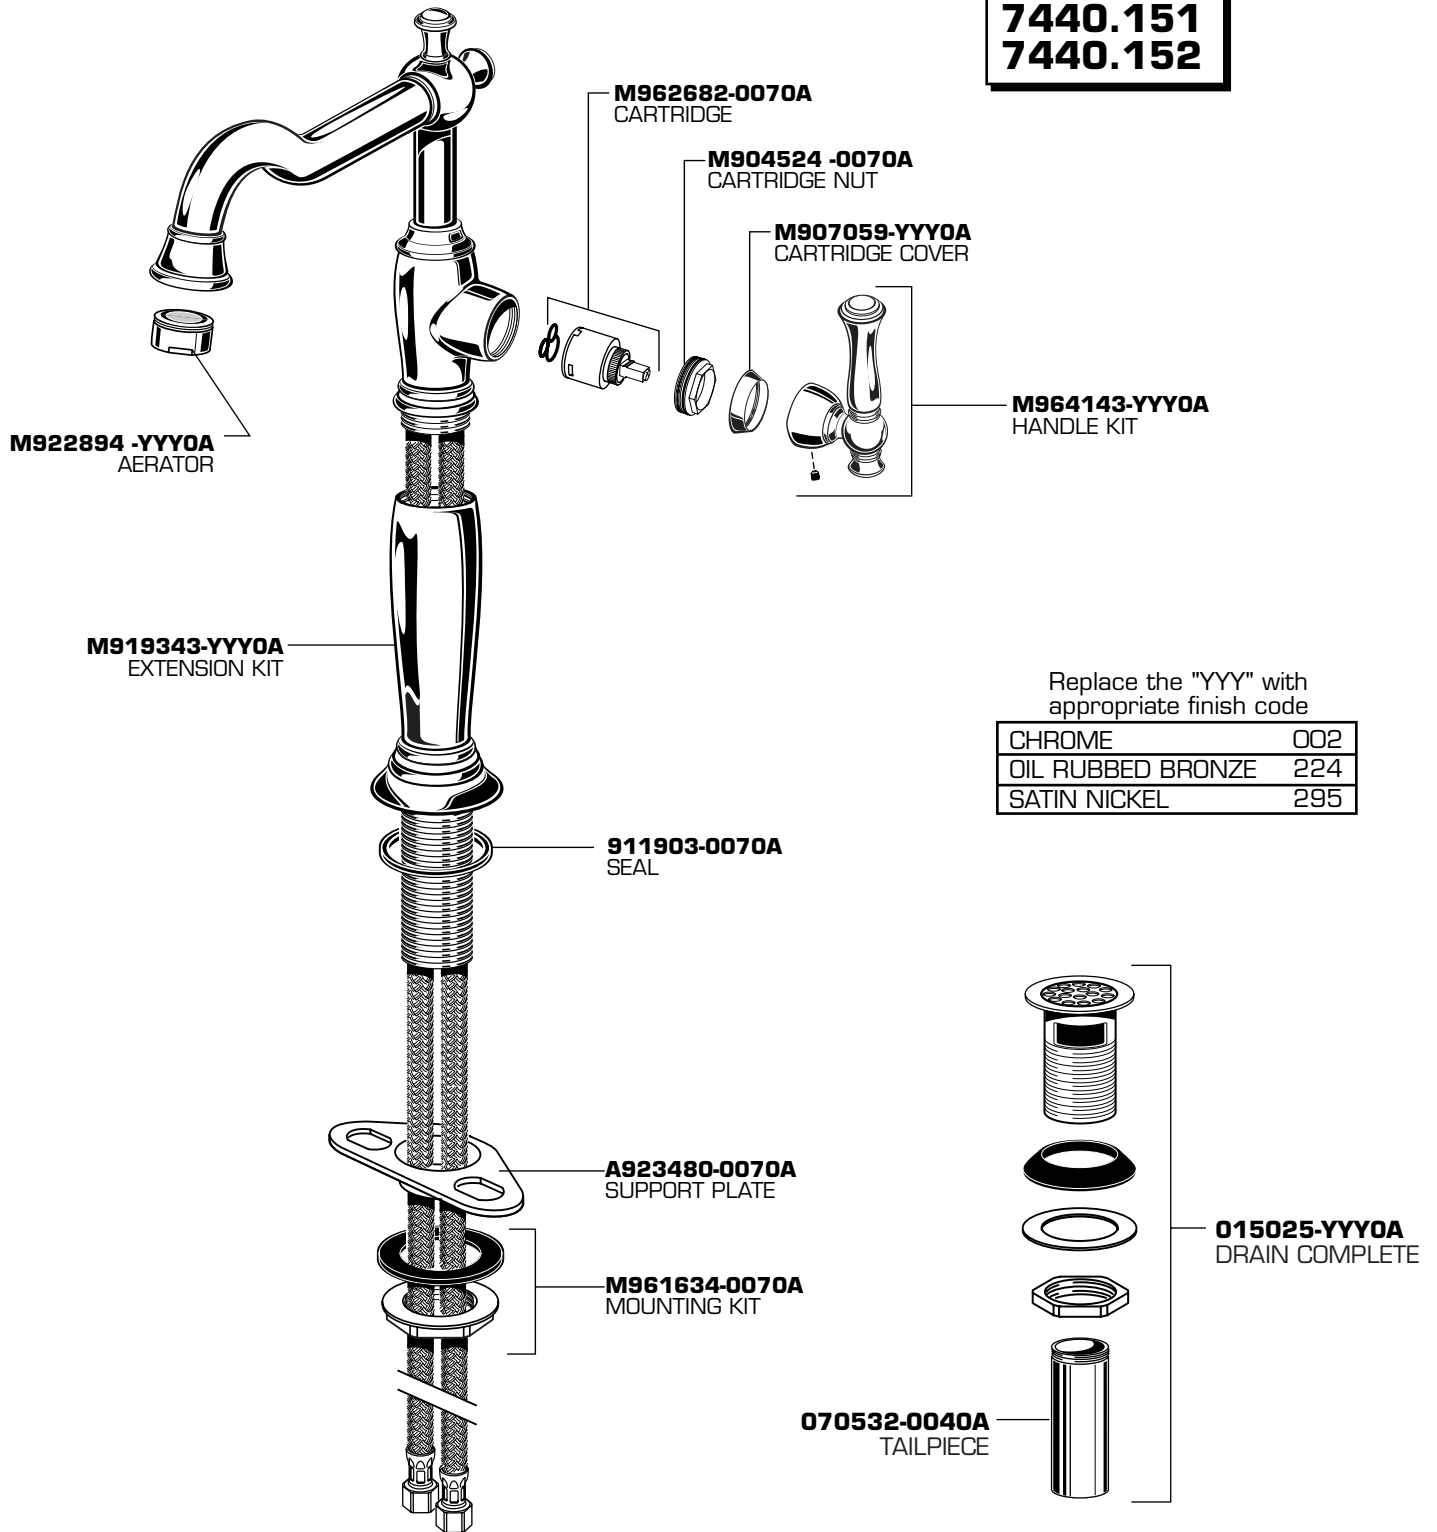

QUENTIN™
VESSEL LAVATORY FITTING

MODEL NUMBER

7440.151
7440.152

Replace the "YYY" with appropriate finish code

CHROME	002
OIL RUBBED BRONZE	224
SATIN NICKEL	295

HOT LINE FOR HELP
For toll-free information and answers to your questions, call:
1 (800) 442-1902
Weekdays 8:00 a.m. to 6:00 p.m. EST
IN MEXICO 01-800-839-1200
IN CANADA 1-800-387-0369 (TORONTO 1-905-306-1093)
Weekdays 8:00 a.m. to 7:00 p.m. EST