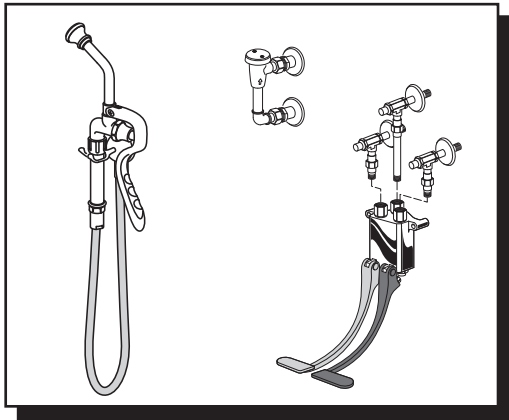

American Standard

7880.124 BEDPAN CLEANSER ASSEMBLY

Includes Component parts:

- 7866.115 Wall nozzle with hook
- 7679.112 Double pedal valve
- 7837.124 Atmospheric vacuum breaker
- (2) 7544.200 3/8" Wall supply with screwdriver stops for inlets of pedal valve
- 7544.300 3/8" Wall supply with screwdriver stop for outlet of pedal valve

066501-0020A
VACUUM BREAKER REPAIR KIT

7837.124

7866.115

M962790-0020A
SPRAY ASSEMBLY

M962792-0020A
VALVE KIT

M962793-0070A
HANDLE PIPE

M962794-0070A
HOSE KIT

7544.300