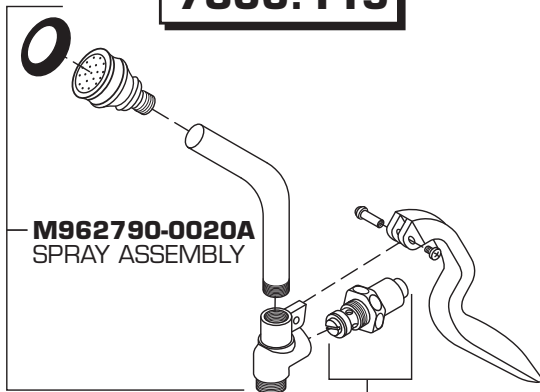

7837.124

7866.115

M962790-0020A
SPRAY ASSEMBLY

M962792-0020A
VALVE KIT

M962793-0070A
HANDLE PIPE

M962794-0070A
HOSE KIT