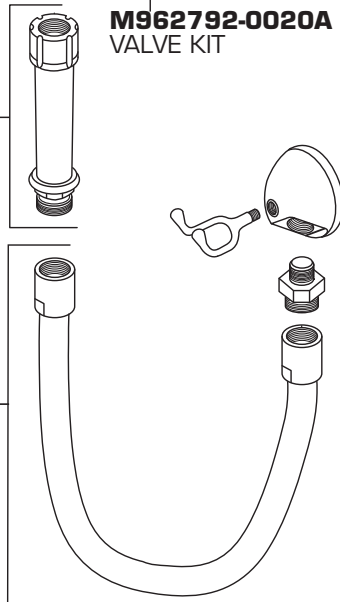

American Standard

7880.124 BEDPAN CLEANSER ASSEMBLY

Includes Component parts:

- 7866.115 Wall nozzle with hook
- 7679.112 Double pedal valve
- 7837.124 Atmospheric vacuum breaker
- (2) 7544.200 3/8" Wall supply with screwdriver stops for inlets of pedal valve
- 7544.300 3/8" Wall supply with screwdriver stop for outlet of pedal valve

066501-0020A
VACUUM BREAKER REPAIR KIT

7837.124

7866.115

M962790-0020A
SPRAY ASSEMBLY

M962792-0020A
VALVE KIT

M962793-0070A
HANDLE PIPE

M962794-0070A
HOSE KIT

7544.300