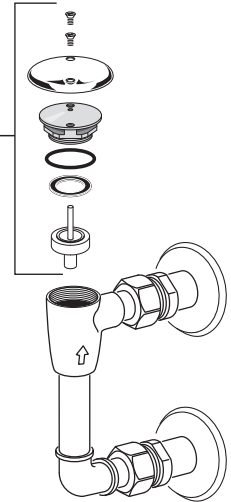

American Standard

7880.124 BEDPAN CLEANSER ASSEMBLY

Includes Component parts:

- 7866.115 Wall nozzle with hook
- 7679.112 Double pedal valve
- 7837.124 Atmospheric vacuum breaker
- (2) 7544.200 3/8" Wall supply with screwdriver stops for inlets of pedal valve
- 7544.300 3/8" Wall supply with screwdriver stop for outlet of pedal valve

066501-0020A
VACUUM BREAKER REPAIR KIT

7837.124

7866.115

M962790-0020A
SPRAY ASSEMBLY

M962792-0020A
VALVE KIT

M962793-0070A
HANDLE PIPE

M962794-0070A
HOSE KIT

7544.300