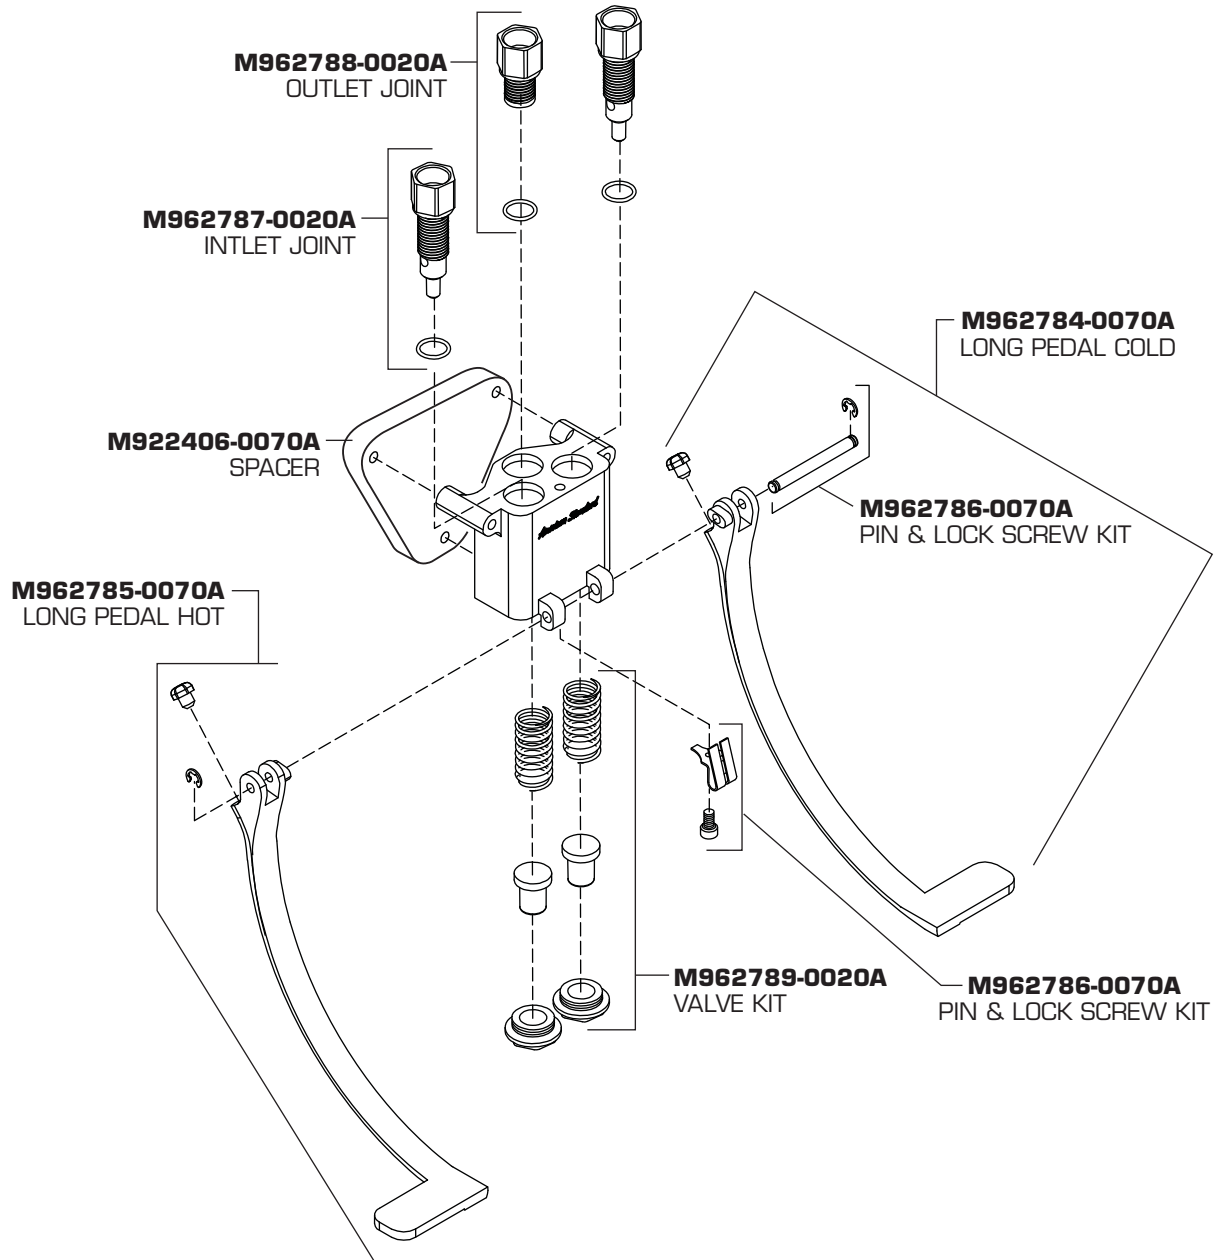

American Standard

7880.124 BEDPAN CLEANSER ASSEMBLY

Includes Component parts:

- 7866.115 Wall nozzle with hook
- 7679.112 Double pedal valve
- 7837.124 Atmospheric vacuum breaker
- (2) 7544.200 3/8" Wall supply with screwdriver stops for inlets of pedal valve
- 7544.300 3/8" Wall supply with screwdriver stop for outlet of pedal valve

066501-0020A
VACUUM BREAKER REPAIR KIT

7837.124

7866.115

M962790-0020A
SPRAY ASSEMBLY

M962792-0020A
VALVE KIT

M962793-0070A
HANDLE PIPE

M962794-0070A
HOSE KIT

7544.300

Weekdays 8:00 a.m. to 7:00 p.m. EST

IN MEXICO 01-800-839-1200

WALL MOUNT DOUBLE PEDAL VALVE WITH LONG PEDAL

7679.112

HOT LINE FOR HELP

For toll-free information and answers to your questions, call:
1 (800) 442-1902