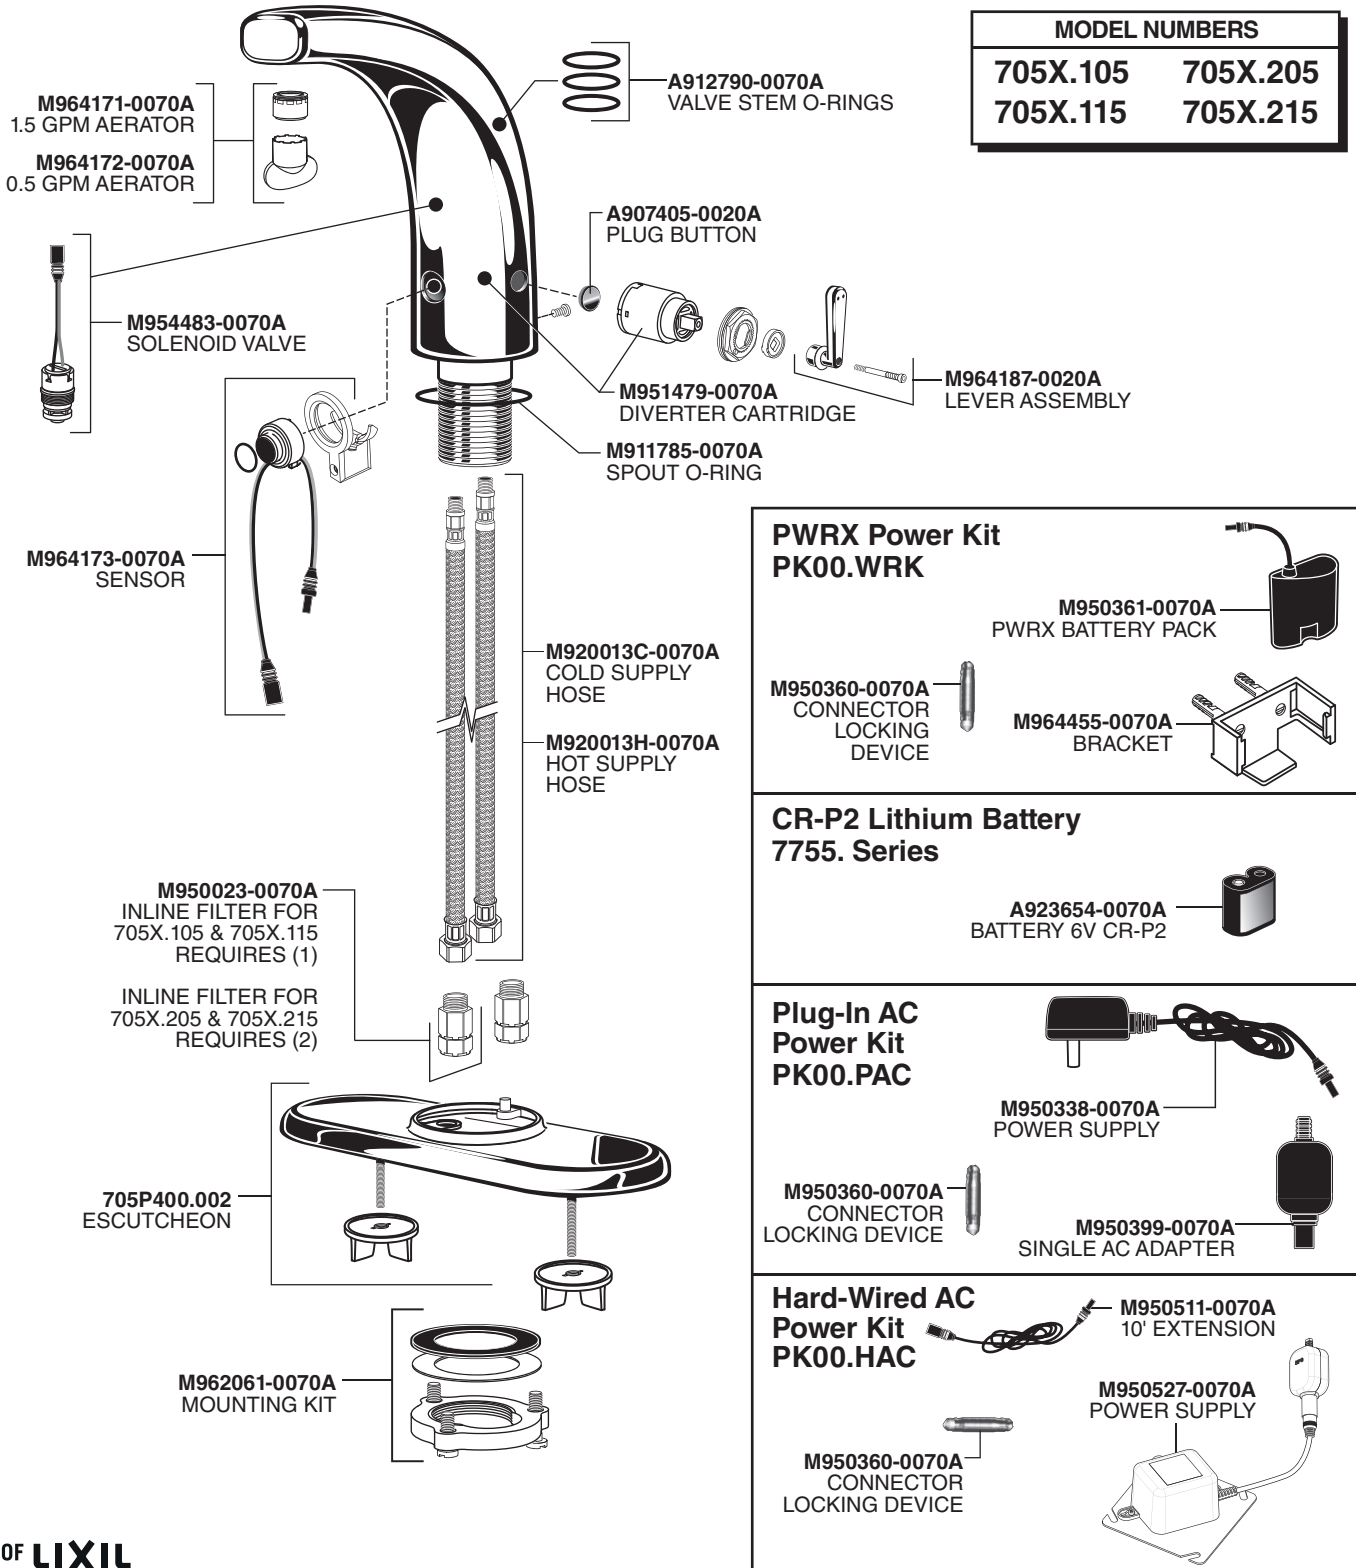

American Standard

Appropriate finish code

CHROME 002

SELECTRONIC® Integrated Faucet with Above-Deck Mixing

MODEL NUMBERS

705X.105	705X.205
705X.115	705X.215

PART OF **LIXIL**

HOT LINE FOR HELP

For toll-free information and answers to your questions, call:

(844) CRT-TEAM / (844) 278-8326

Mon. - Fri. 8:00 a.m. to 8:00 p.m. EST Saturday 10:00 a.m. to 4:00 p.m. EST
IN MEXICO 01-800-839-1200

IN CANADA 1-800-387-0369 (TORONTO 1-905-306-1093)
Weekdays 8:00 a.m. to 7:00 p.m. EST

Product names listed herein are trademarks of AS America, Inc. ©2017

To learn more about American Standard Selectronic® Products visit our website at:
www.americanstandard-us.com or e-mail us at: CRTTEAM@lixilamericas.com