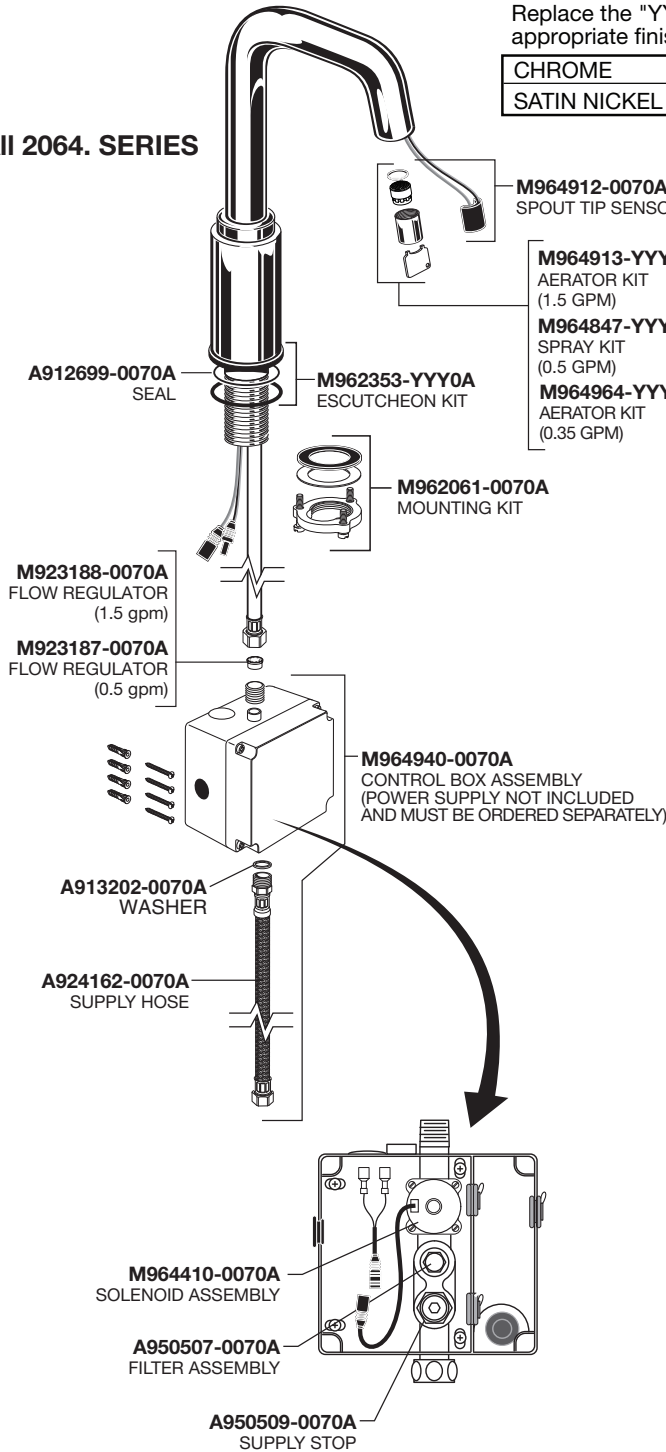

American Standard

SELECTRONIC®

Deck Mount Electronic Proximity Lavatory Faucet

All 2064. SERIES

Replace the "YYY" with appropriate finish code

CHROME	002
SATIN NICKEL	295

MODEL NUMBERS		
2064.14X	2064.15X	206B.10X

2064P400.XXX
4" DECK PLATE

2064P800.XXX
8" DECK PLATE

PWRX Battery Pack 2064.14 – Series

M950361-0070A
PWRX BATTERY PACK

CR-P2 Lithium Battery 2064.15 – Series

A923654-0070A
BATTERY 6V CR-P2

M950514-0070A
BATTERY HOLDER

Plug-In AC Power Kit PK00.PAC

M950338-0070A
POWER SUPPLY

M950360-0070A
CONNECTOR LOCKING DEVICE

M950399-0070A
SINGLE AC ADAPTER

Hard-Wired AC Power Kit PK00.HAC

M950511-0070A
10' EXTENSION

M950527-0070A
POWER SUPPLY