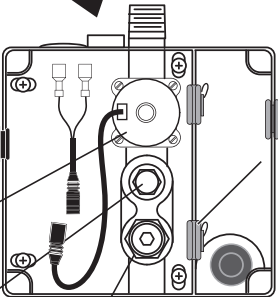

**M964155-0070A**  
SENSOR KIT (METERING)

**M950510-0070A**  
27" EXTENSION CABLE  
BEFORE JUNE 2019

**M964940-0070A**  
CONTROL BOX ASSEMBLY  
(POWER SUPPLY NOT INCLUDED  
AND MUST BE ORDERED SEPARATELY)

**605P400.XXX**  
4" DECK PLATE

**605P800.XXX**  
8" DECK PLATE

**044912-0070A**  
MOUNTING NUT

Appropriate finish code

CHROME 002