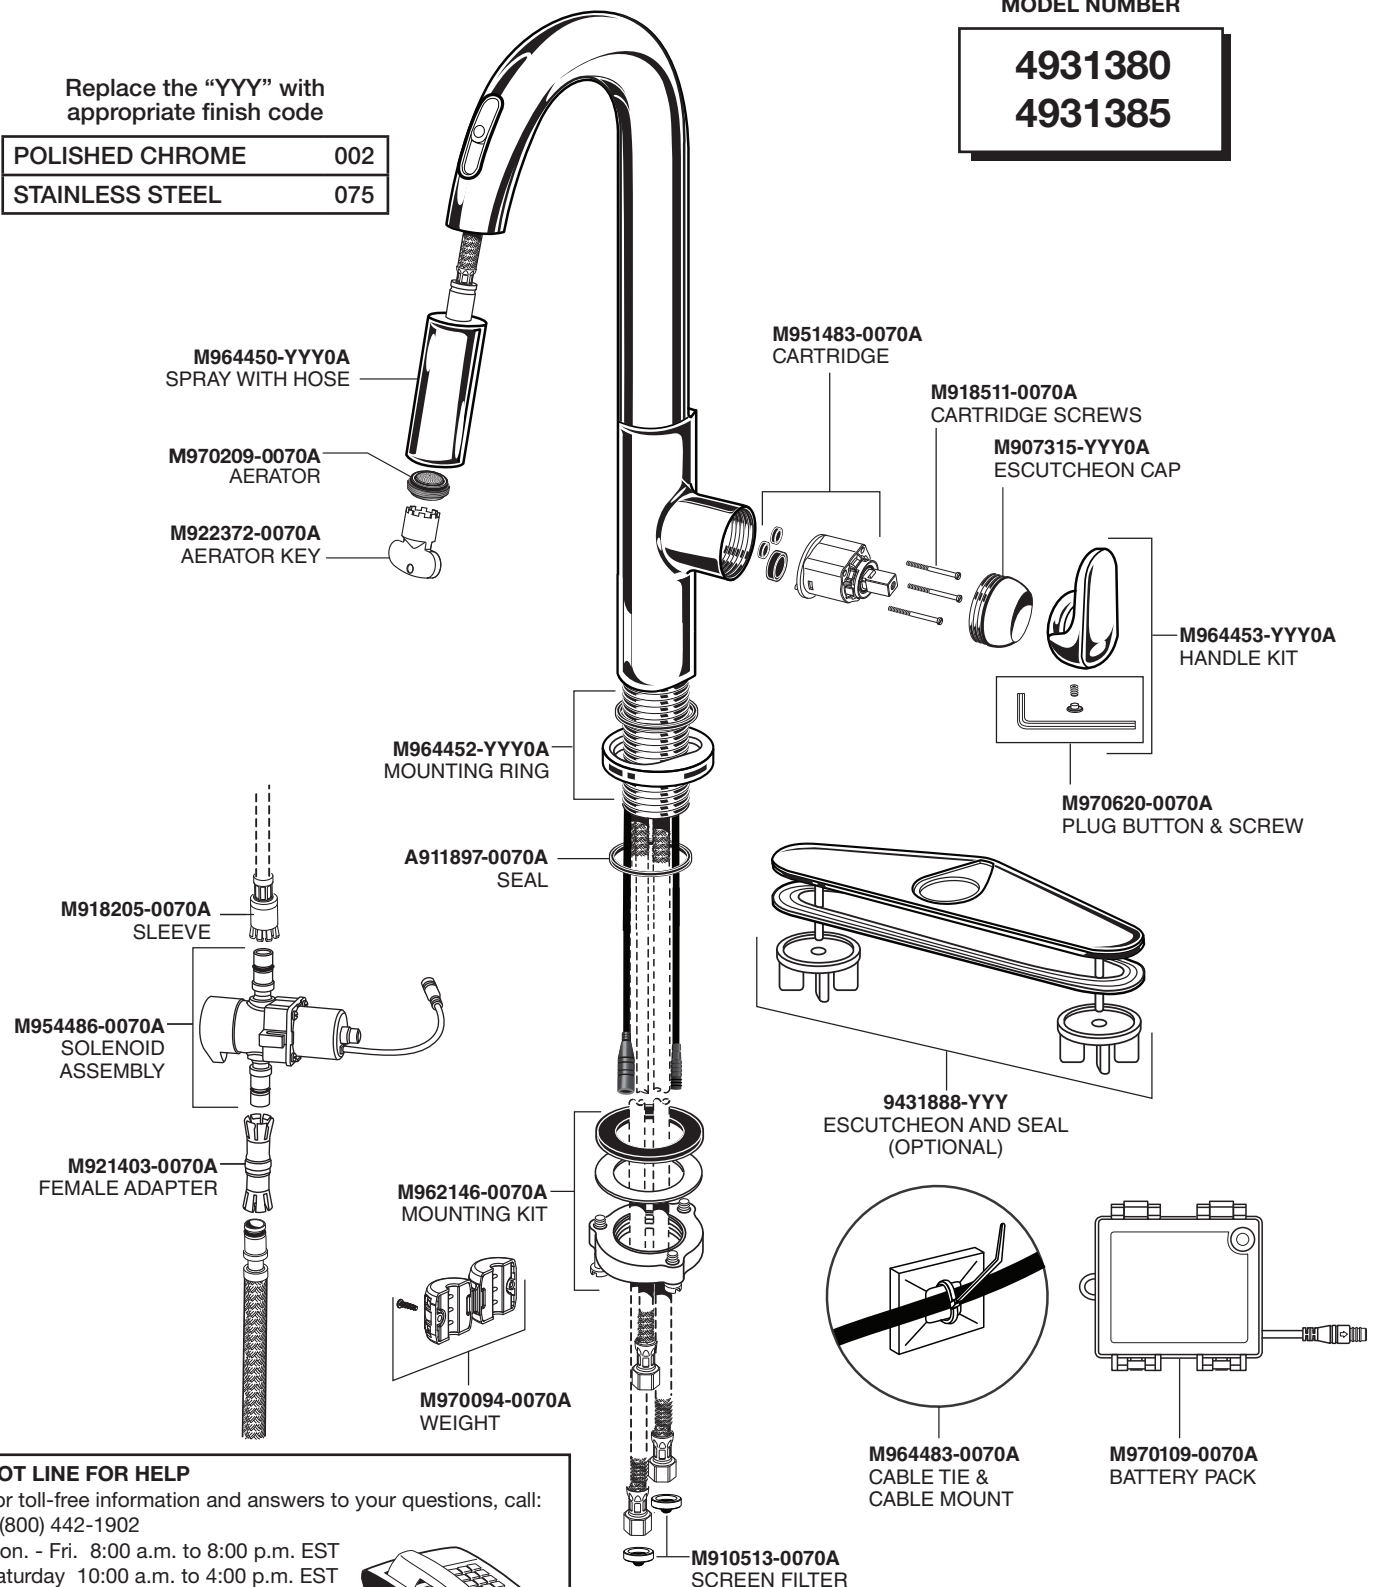

## BEALE™ ELECTRONIC PULL-DOWN KITCHEN FAUCET

MODEL NUMBER

**4931380**

**4931385**

Replace the "YYY" with appropriate finish code

POLISHED CHROME	002
STAINLESS STEEL	075