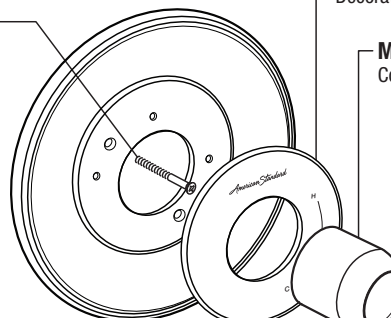

## PATIENCE TUB AND SHOWER

MODEL NUMBER

**T106.500**  
**T106.501**  
**T106.502**  
**T106.507**  
**T106.508**

**M970092-YYY0A**  
Shower Arm & Flange

**1660738.YYY**  
Shower Head  
(1.75 gpm)

**1660739.YYY**  
Shower Head  
(2.5 gpm)

Replace the "YYY" with appropriate finish code

POLISHED CHROME	002
POLISHED NICKEL	013
LEGACY BRONZE	278
BRUSHED NICKEL	295

**078016-YYY0A**  
Escutcheon Screw

**M907414-YYY0A**  
Decorative Ring

**M907053-YYY0A**  
Cover