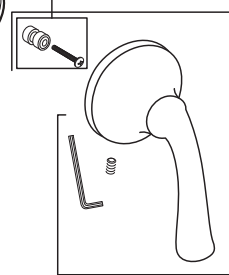

## PATIENCE TUB AND SHOWER

MODEL NUMBER

**T106.500**  
**T106.501**  
**T106.502**  
**T106.507**  
**T106.508**

**M970092-YYY0A**  
Shower Arm & Flange

**1660738.YYY**  
Shower Head  
(1.75 gpm)

**1660739.YYY**  
Shower Head  
(2.5 gpm)

Replace the "YYY" with appropriate finish code

POLISHED CHROME	002
POLISHED NICKEL	013
LEGACY BRONZE	278
BRUSHED NICKEL	295

**078016-YYY0A**  
Escutcheon Screw

**M907414-YYY0A**  
Decorative Ring

**M907053-YYY0A**  
Cover

**M970098-0070A**  
Adaptor Kit

**M907858-YYY0A**  
Escutcheon

**M970281-YYY0A**  
Handle Kit

**8888101.YYY**  
Tub Spout

PART OF **LIXIL**