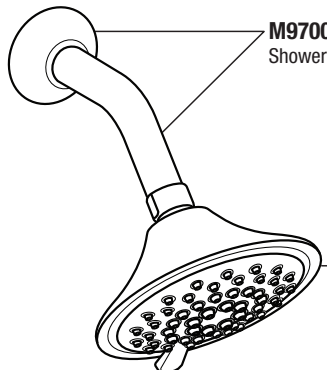

## PATIENCE TUB AND SHOWER

MODEL NUMBER

**T106.500**  
**T106.501**  
**T106.502**  
**T106.507**  
**T106.508**

**M970092-YYY0A**  
Shower Arm & Flange

**1660738.YYY**  
Shower Head  
(1.75 gpm)

**1660739.YYY**  
Shower Head  
(2.5 gpm)

Replace the "YYY" with appropriate finish code

POLISHED CHROME	002
POLISHED NICKEL	013
LEGACY BRONZE	278
BRUSHED NICKEL	295

**078016-YYY0A**  
Escutcheon Screw

**M907414-YYY0A**  
Decorative Ring

**M907053-YYY0A**  
Cover