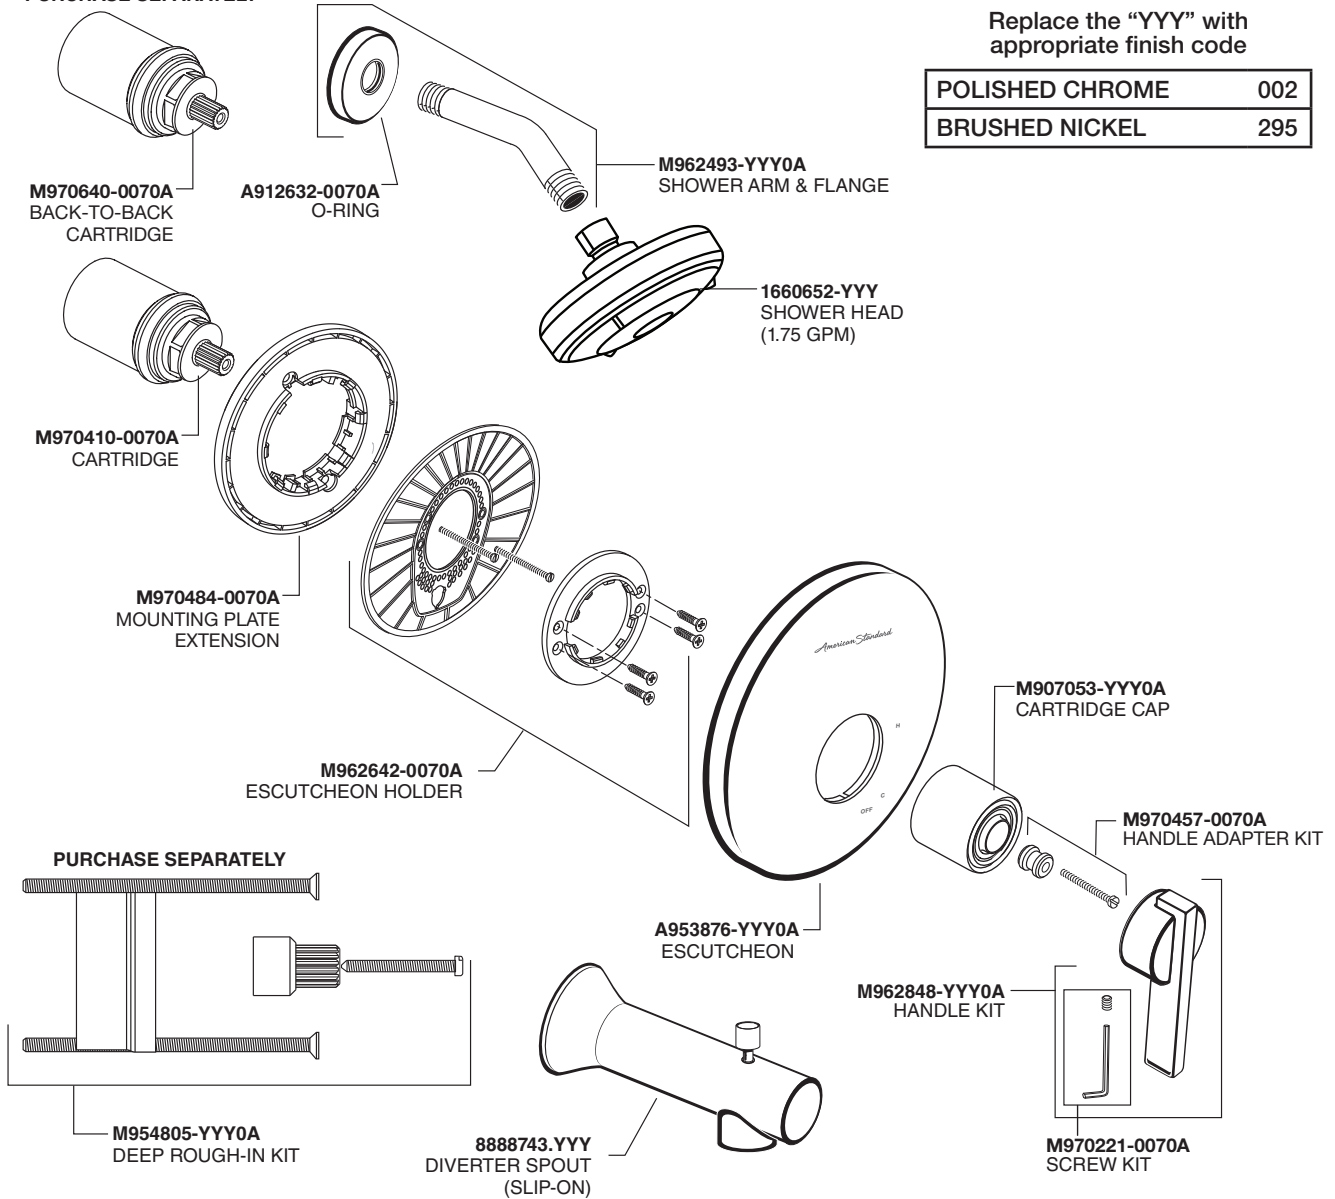

*American Standard*

**Berwick® / Boulevard®**  
**Pressure Balancing**  
**Bath and Shower Trim Kit**

MODEL NUMBERS

**TU430507 / TU430508**  
**TU431507 / TU431508**

Replace the "YYY" with appropriate finish code

POLISHED CHROME	002
BRUSHED NICKEL	295

PURCHASE SEPARATELY

PURCHASE SEPARATELY

**HOT LINE FOR HELP**

For toll-free information and answers to your questions, call:  
 1 (800) 442-1902

Mon. - Fri. 8:00 a.m. to 8:00 p.m. EST