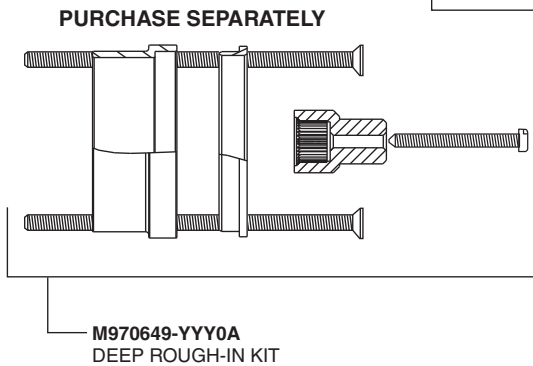

American Standard

Fluent®
Pressure Balancing
Bath and Shower
Trim Kit

MODEL NUMBERS

TU186500
TU186501
TU186501XH
TU186501
TU186502
TU186507
TU186508

Replace the "YYY" with appropriate finish code

POLISHED CHROME	002
BRUSHED NICKEL	295
LEGACY BRONZE	278