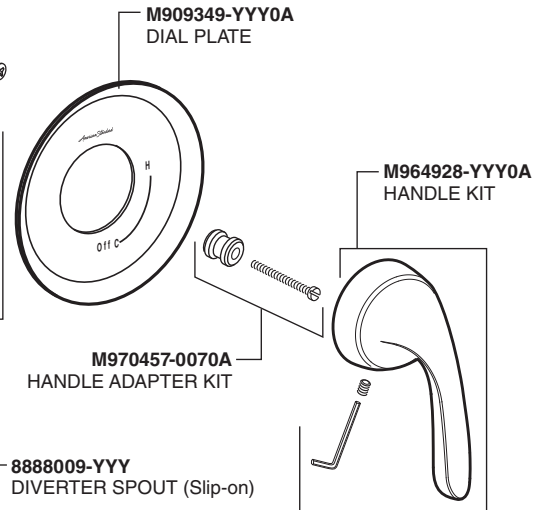

American Standard

Fluent®
Pressure Balancing
Bath and Shower
Trim Kit

MODEL NUMBERS

TU186500
TU186501
TU186501XH
TU186501
TU186502
TU186507
TU186508

Replace the "YYY" with appropriate finish code

POLISHED CHROME	002
BRUSHED NICKEL	295
LEGACY BRONZE	278