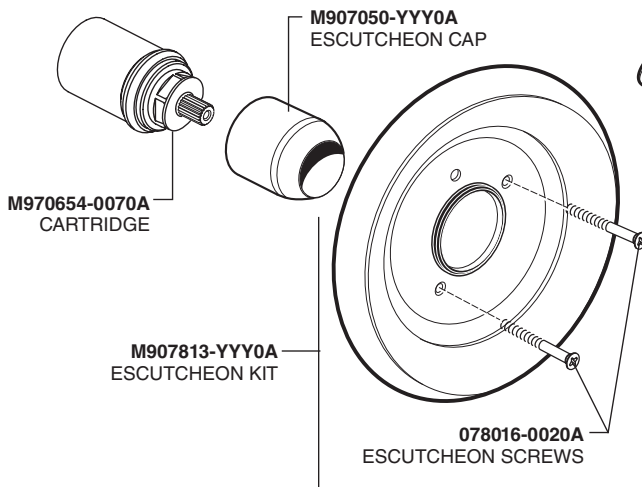

American Standard

Fluent®
Pressure Balancing
Bath and Shower
Trim Kit

MODEL NUMBERS

TU186500
TU186501
TU186501XH
TU186501
TU186502
TU186507
TU186508

Replace the "YYY" with appropriate finish code

POLISHED CHROME	002
BRUSHED NICKEL	295
LEGACY BRONZE	278