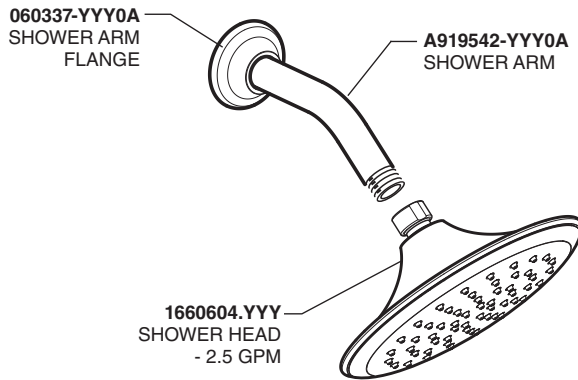

American Standard

Fluent®
Pressure Balancing
Bath and Shower
Trim Kit

MODEL NUMBERS

TU186500
TU186501
TU186501XH
TU186501
TU186502
TU186507
TU186508

Replace the "YYY" with appropriate finish code

POLISHED CHROME	002
BRUSHED NICKEL	295
LEGACY BRONZE	278