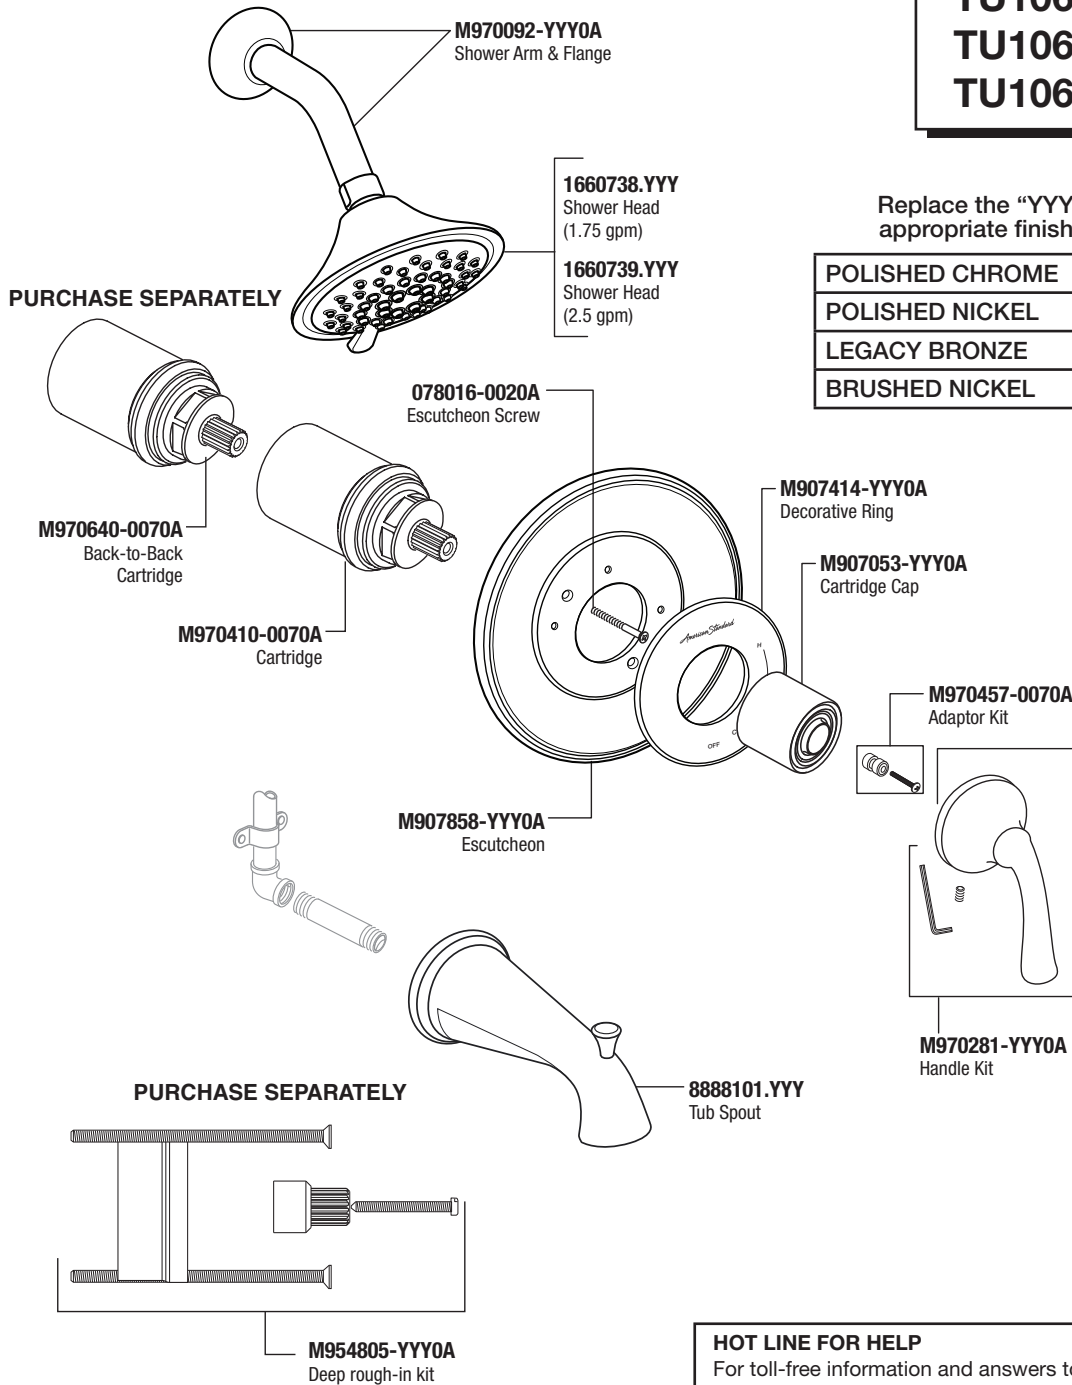

American Standard

Patience Pressure Balancing Bath and Shower Trim Kit

MODEL NUMBER

TU106500
TU106501
TU106502
TU106507
TU106508

Replace the "YYY" with appropriate finish code

POLISHED CHROME	002
POLISHED NICKEL	013
LEGACY BRONZE	278
BRUSHED NICKEL	295