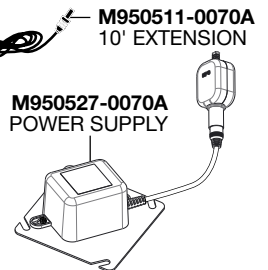

Hard-Wired AC Power Kit PK00.HAC

M950360-0070A
CONNECTOR LOCKING DEVICE

M950527-0070A
POWER SUPPLY

Multi-AC Power Kit PK00.MAC

M950511-0070A
10' EXTENSION

M950512-0070A
MULTI-AC ADAPTER

HOT LINE FOR HELP
For toll-free information and answers to your questions, call:

(844) CRT-TEAM / (844) 278-8326
Mon. - Fri. 8:00 a.m. to 8:00 p.m. EST Saturday 10:00 a.m. to 4:00 p.m. EST
IN MEXICO 01-800-839-1200
IN CANADA 1-800-387-0369 (TORONTO 1-905-306-1093)
Weekdays 8:00 a.m. to 7:00 p.m. EST

Product names listed herein are trademarks of AS America, Inc. ©2020

To learn more about American Standard Selectronic® Products visit our website at:
www.americanstandard-us.com or e-mail us at: CRTTEAM@lifixamericas.com