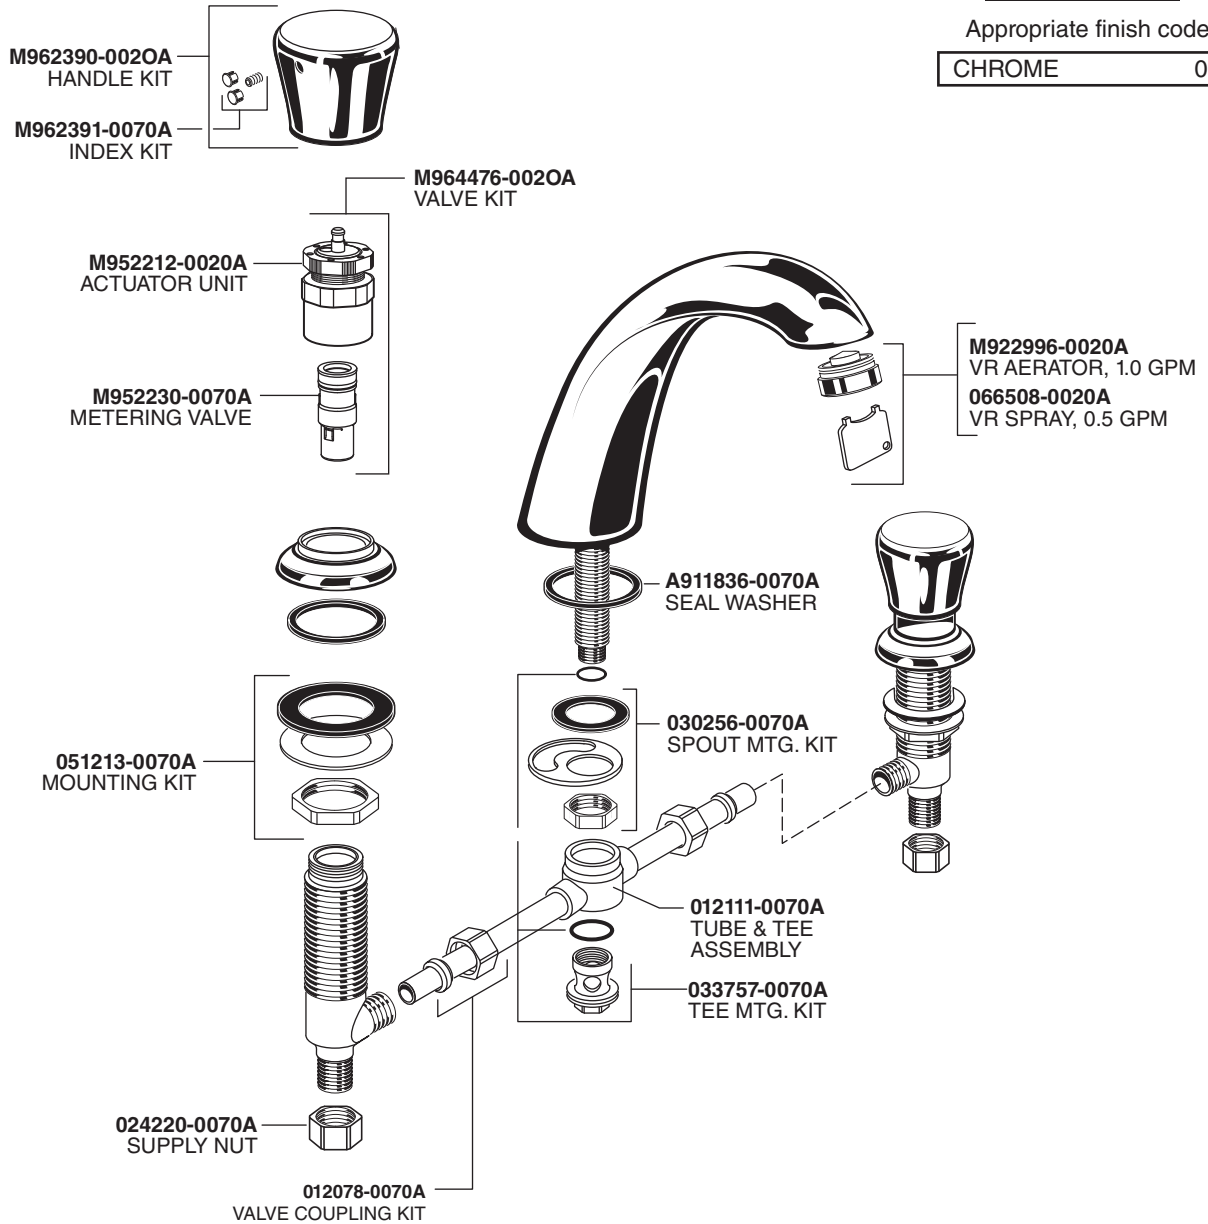

METERING LAVATORY FAUCETS

PRODUCT NUMBERS

1340.825
1340.827

Appropriate finish code

CHROME **002**

CARE INSTRUCTIONS:

DO: SIMPLY RINSE THE PRODUCT CLEAN WITH CLEAR WATER. DRY WITH A SOFT COTTON FLANNEL CLOTH.

PART OF **LIXIL**