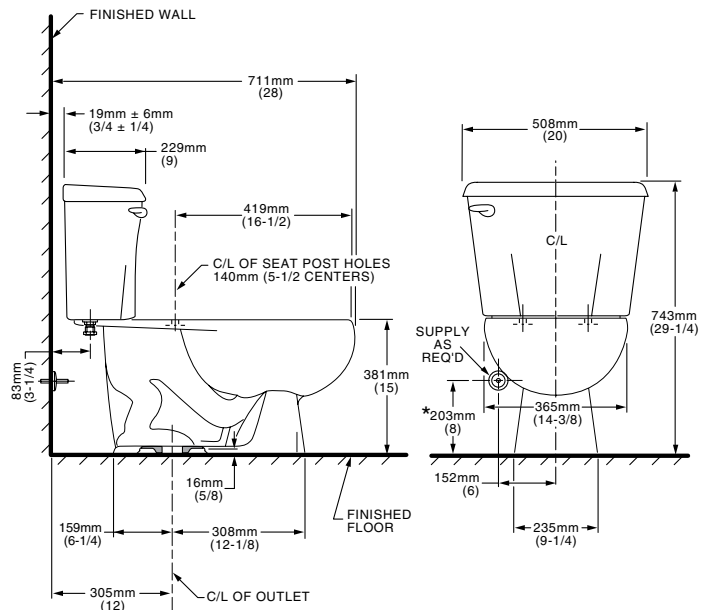

3338.012 Bowl

4392.016 Tank

Nominal Dimensions:

711 x 508 x 743mm
(28" x 20" x 29-1/4")

Fixture only, seat and supply by others

Alternate Tank Configurations Available:

- 4392.500** Tank complete with Aquaguard Liner
- 4392.800** Tank complete with trip lever located on right side

Compliance Certifications -

Meets or Exceeds the Following Specifications:

- ASME A112.19.2M for Vitreous China Fixtures - includes Flush Performance, Ball Pass Diameter, Trap Seal Depth and all Dimensions

NOTES:

THIS COMBINATION IS DESIGNED TO ROUGH-IN AT A MINIMUM DIMENSION OF 305MM (12") FROM FINISHED WALL TO C/L OF OUTLET.

* DIMENSION SHOWN FOR LOCATION OF SUPPLY IS SUGGESTED. SUPPLY NOT INCLUDED WITH FIXTURE AND MUST BE ORDERED SEPARATELY.

IMPORTANT: Dimensions of fixtures are nominal and may vary within the range of tolerance established by ANSI Standard A112.19.2. These measurements are subject to change or cancellation. No responsibility is assumed for use of superseded or voided pages.