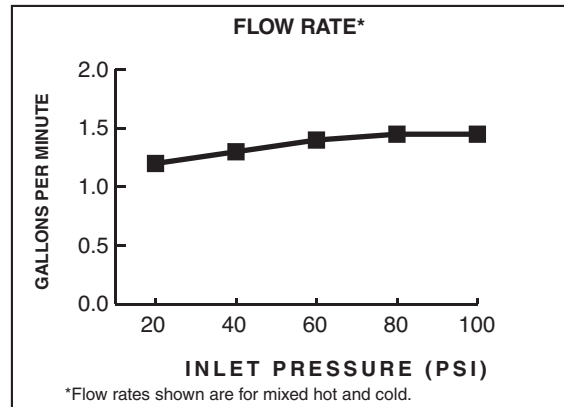

CODES AND STANDARDS

These products meet or exceed the following codes and standards:

- **ANSI A117.1**
- **ASME A112.18.1**
- **CSA B 125**
- **NSF 61/Section 9**

Product Number	Description
7049800.002	Widespread faucet. Lever handles. Speed Connect® pre-assembled drain. Polished Chrome finish.
7049800.075	Widespread faucet. Lever handles. Speed Connect® pre-assembled drain. Brushed Nickel (PVD) finish.
7049800.181	Widespread faucet. Lever handles. Speed Connect® pre-assembled drain. Estate Bronze finish.

Meets the American Disabilities Act Guidelines and **ANSI A117.1** Requirements for the physically challenged.