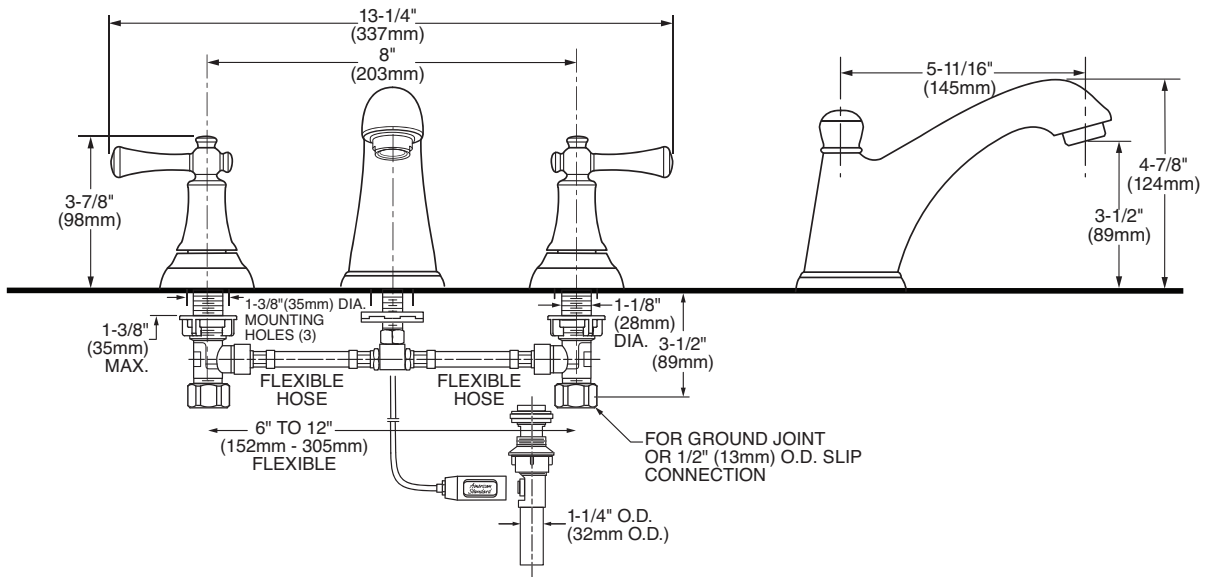

MODEL NUMBER:

- ❑ **7049800.002 Widespread Lavatory**
Speed Connect® pre-assembled drain.
Lever handles. Polished Chrome finish.
- ❑ **7049800.075 Widespread Lavatory**
Speed Connect® pre-assembled drain.
Lever handles. Brushed Nickel (PVD) finish.
- ❑ **7049800.181 Widespread Lavatory**
Speed Connect® pre-assembled drain.
Lever handles. Estate Bronze finish.

GENERAL DESCRIPTION:

Cast brass valve bodies with reinforced flexible hose connections for 6" to 12" (152mm to 305mm) installations. 1/4 turn washerless ceramic disc valve cartridges. One-half inch brass male inlets. 20" (500mm) long flexible stainless steel drain cable is pre-assembled to faucet body. Speed Connect® pre-assembled drain body with 1-1/4 inch (32mm) tail piece. 1.5 gpm/5.7L/min. maximum flow rate.

No-Tools Speed Connect® Installation System

Speed Connect® Pre-Assembled Drain:
Maintenance-free, never needs adjusting

Only 4 Parts VS.
Ordinary drain, up to 14 parts

SUGGESTED SPECIFICATION:

Dual control widespread lavatory faucet shall feature cast brass valve bodies with reinforced flexible hose connections for 6" to 12" installations. Shall also feature 1/4 turn washerless ceramic disc valve cartridges. Shall also feature a drain body with stainless steel cable actuation. Fitting shall be American Standard Model # 7049800.002. Model # 7049800.075. Model # 7049800.181.

CODES AND STANDARDS

These products meet or exceed the following codes and standards:

- ANSI A117.1**
- ASME A112.18.1**
- CSA B 125**
- NSF 61/Section 9**

Product Number	Description
7049800.002	Widespread faucet. Lever handles. Speed Connect® pre-assembled drain. Polished Chrome finish.
7049800.075	Widespread faucet. Lever handles. Speed Connect® pre-assembled drain. Brushed Nickel (PVD) finish.
7049800.181	Widespread faucet. Lever handles. Speed Connect® pre-assembled drain. Estate Bronze finish.