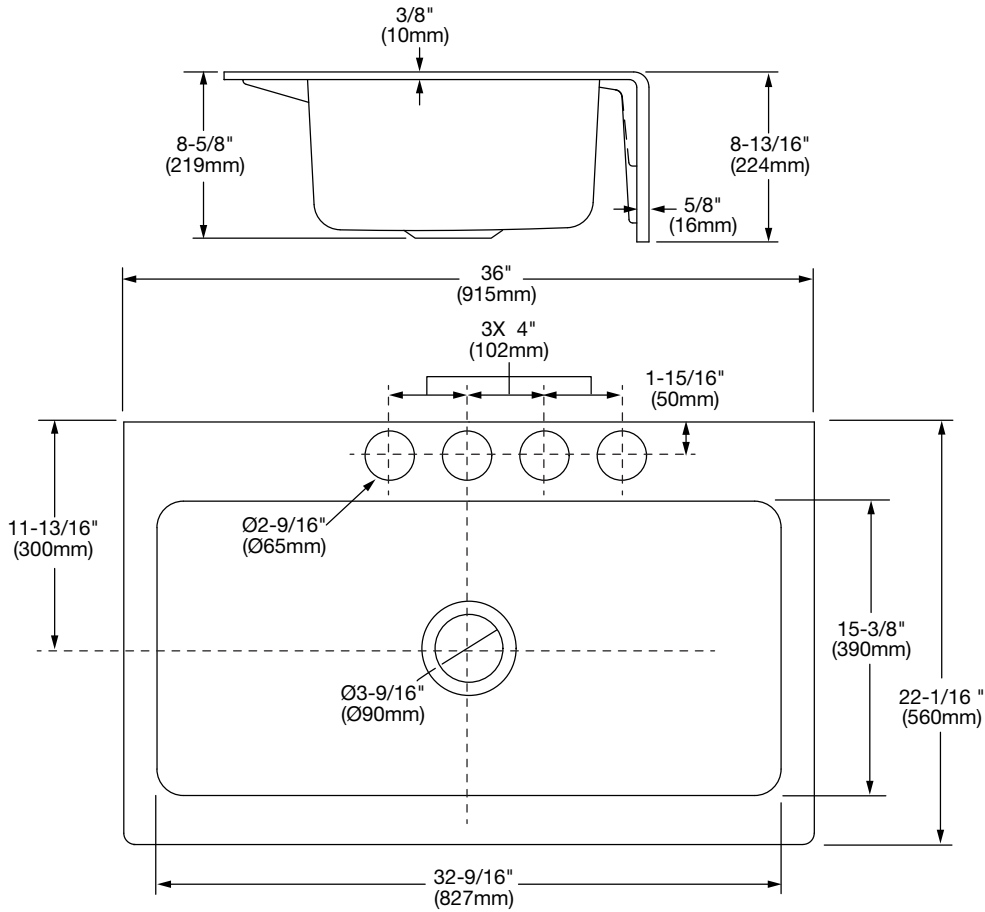

**Delancey® 36 x 22 Single Bowl  
Apron Front Cast Iron Kitchen Sink**

**77SB36220A.308**

- Cast Iron Single Bowl Apron Front Sink
- Brilliant White Finish
- Undermount Installation
- 8-5/8" deep bowl
- 4 oversized undermount holes to assist in faucet and accessory installation
- Minimum 39" (991mm) cabinet required
- Limited Lifetime Warranty

**Nominal Dimensions:**

36" x 22" x 8-5/8"  
(915 x 560 x 219mm)

**Bowl Size:**

32-9/16" (827mm) wide  
15-3/8" (390mm) front to back  
8-5/8" (219mm) deep

**Compliance Certifications - Meets or  
Exceeds the Following Specifications:**

• **SINK:**

ASME A112.19.1 / CSA B45.2

SEE REVERSE FOR ROUGHING-IN  
DIMENSIONS AND PRODUCT SPECIFICATIONS

**To Be Specified:**

- Color: Brilliant White .308

**Optional Accessories:**

Stainless Steel Bottom Grid 8430000.075  
Stainless Steel Waste Fitting 9028000.075

**NOTES:**

\* DIMENSIONS SHOWN FOR LOCATION OF SUPPLIES AND "P" TRAP ARE SUGGESTED.  
FITTINGS NOT INCLUDED WITH FIXTURE AND MUST BE ORDERED SEPARATELY.  
SEALING COMPOUND SUPPLIED BY OTHERS.

**IMPORTANT:** Dimensions of fixtures are nominal and may vary within the range of tolerances established by ASME A112.19.1 / CSA B45.2.  
These measurements are subject to change or cancellation. No responsibility is assumed for use of superseded or voided pages.